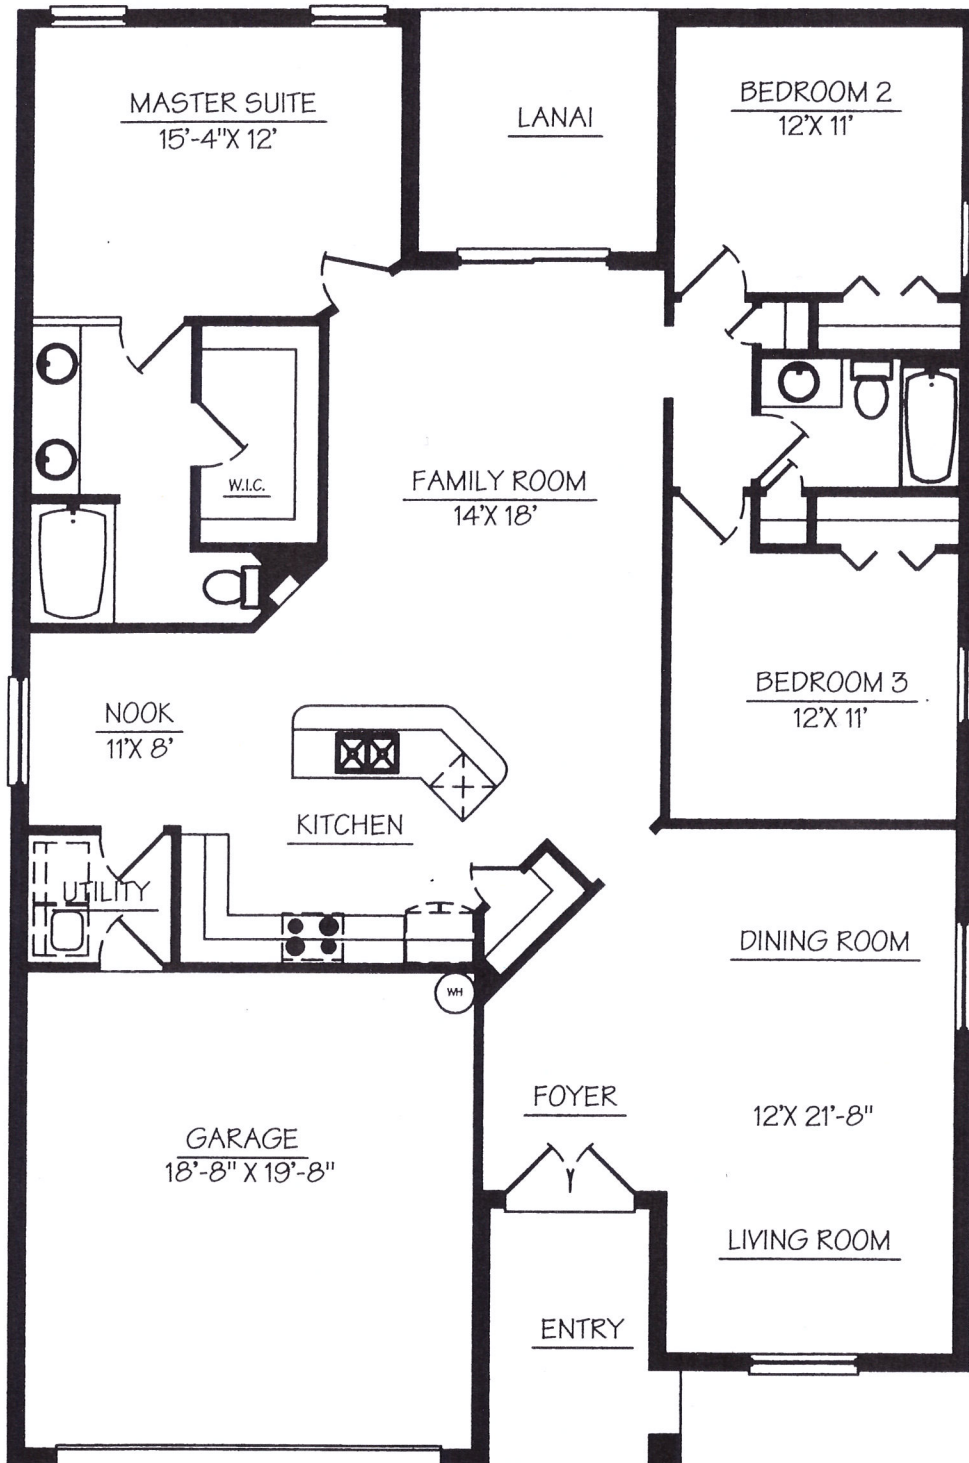

SIGNATURE HOMES
AND LAND DEVELOPEMENT OF FLORIDA,LLC.

MADISON MODEL

LIVING	1776
GARAGE	400
LANAI	100
ENTRY	76
TOTAL	2352

FLOOR PLAN

522 HWY. 92 AUBURNDALE, FLORIDA 33823 (863)-967-8527