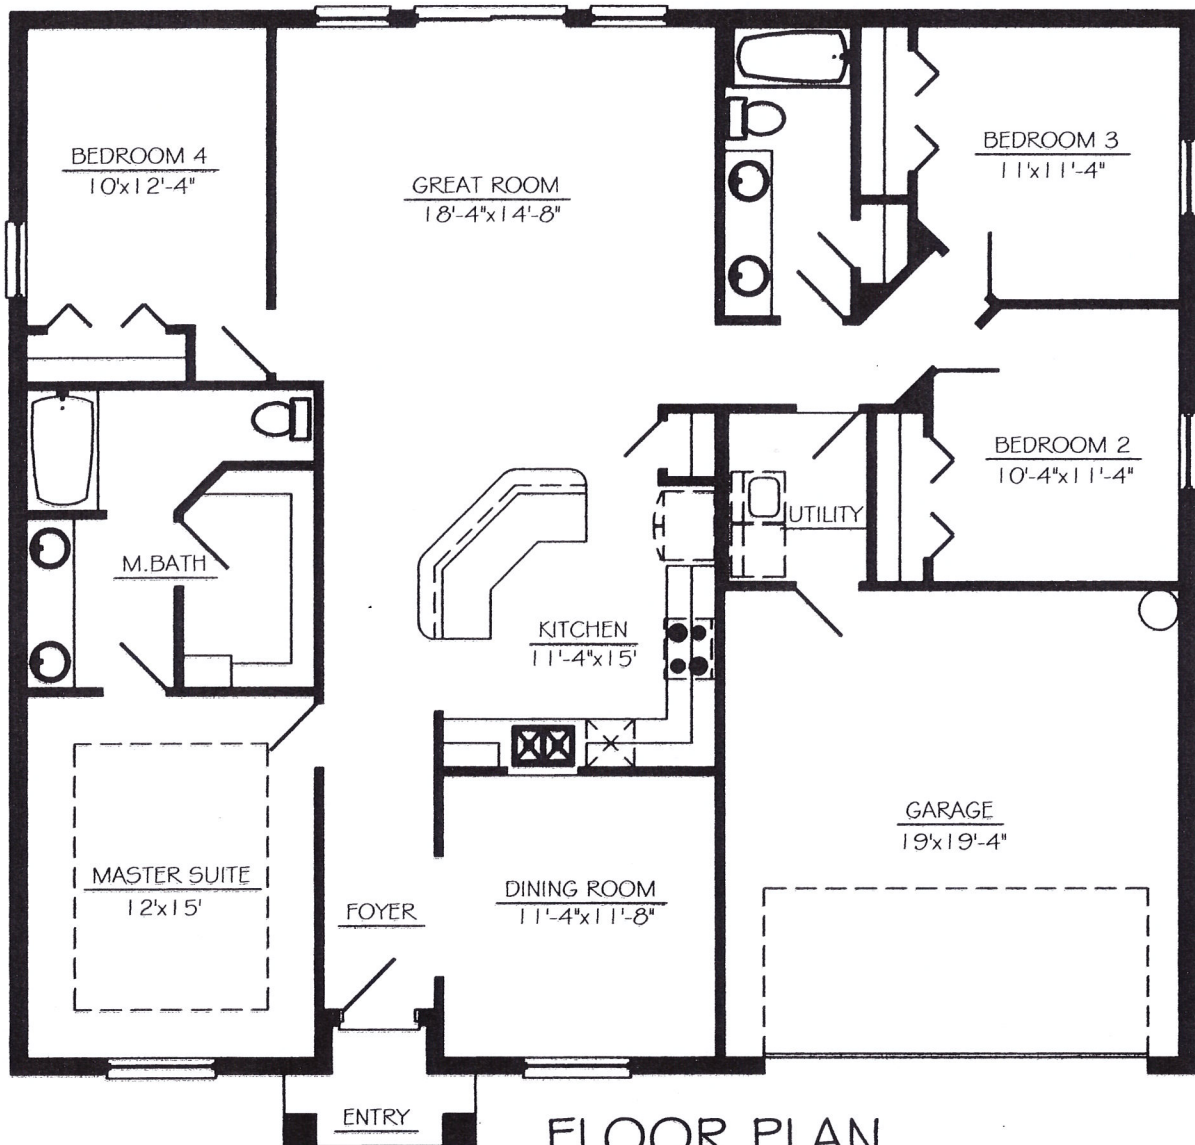

SIGNATURE HOMES
AND LAND DEVELOPEMENT OF FLORIDA,LLC.

SIENA 4 MODEL

LIVING	1769
GARAGE	393
ENTRY	32
TOTAL	2194

FLOOR PLAN

522 HWY. 92 AUBURNDALE, FLORIDA 33823 (863)-967-8527