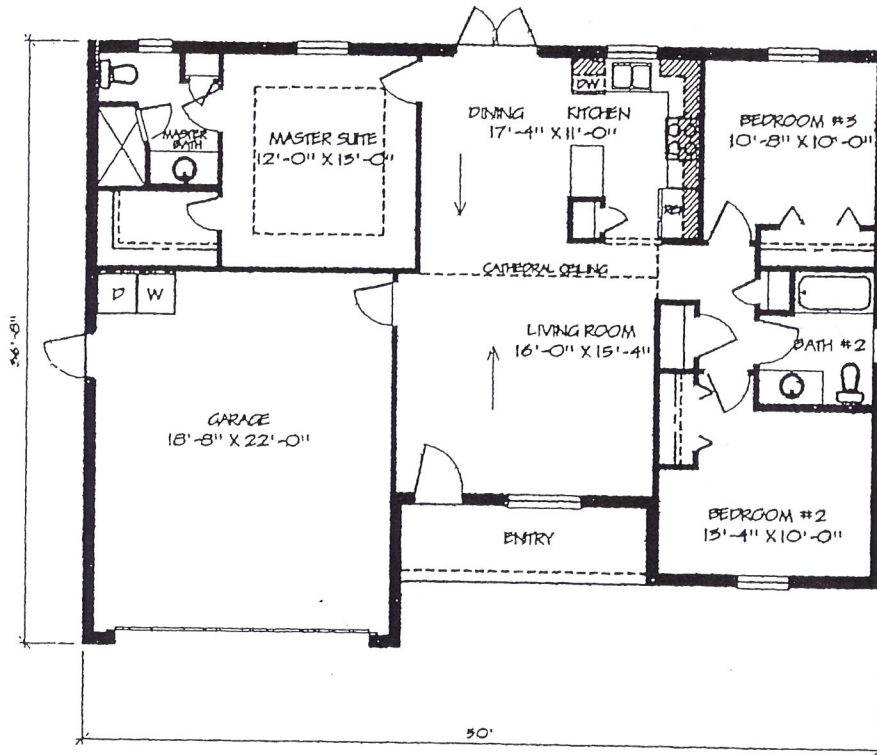

SIGNATURE HOMES

PHONE (863) 967-8527

Living Room.....	1197 SF.
Garage.....	444 SF.
Entry.....	72 SF.
Covered Lanai.....	186 SF.
<u>Total Under Roof</u>	<u>1713 SF.</u>

WINDWOOD